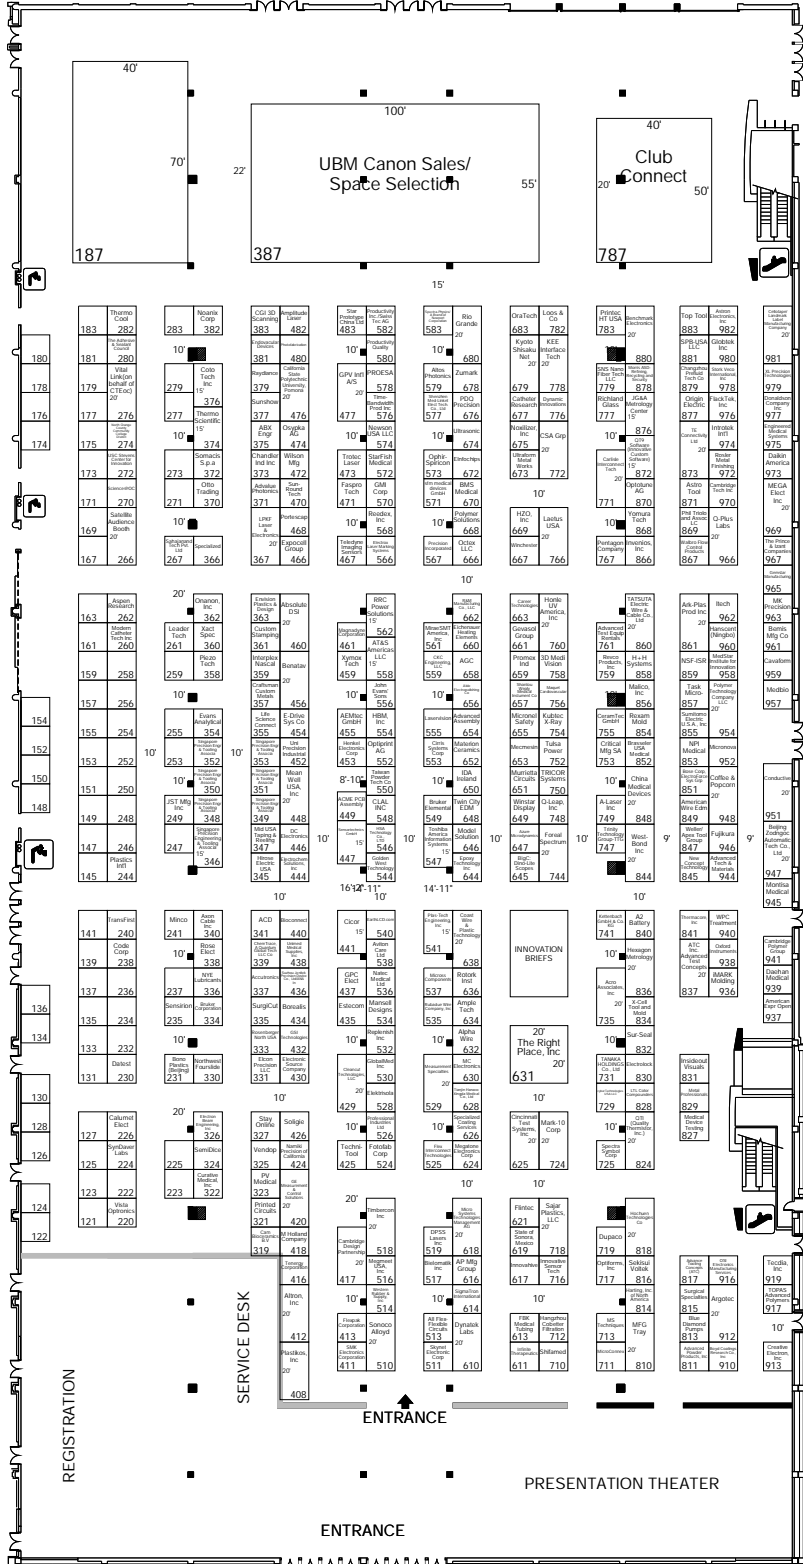

Electronics WEST

Medical Design & Manufacturing®

M&M WEST

FEBRUARY 11-13, 2014
ANAHEIM CONVENTION CENTER
ANAHEIM, CALIFORNIA
AS OF: 1.9.2014

★ = LAST IN, FIRST OUT.

HALL E

HALL D

NOTE: BOOTHS CONTAINING COLUMNS WITH FIRE EXTINGUISHERS OR FIRE HOSES, CANNOT BE BLOCKED ON THE SIDE OF THE COLUMN MARKED WITH "FE" OR "FH".