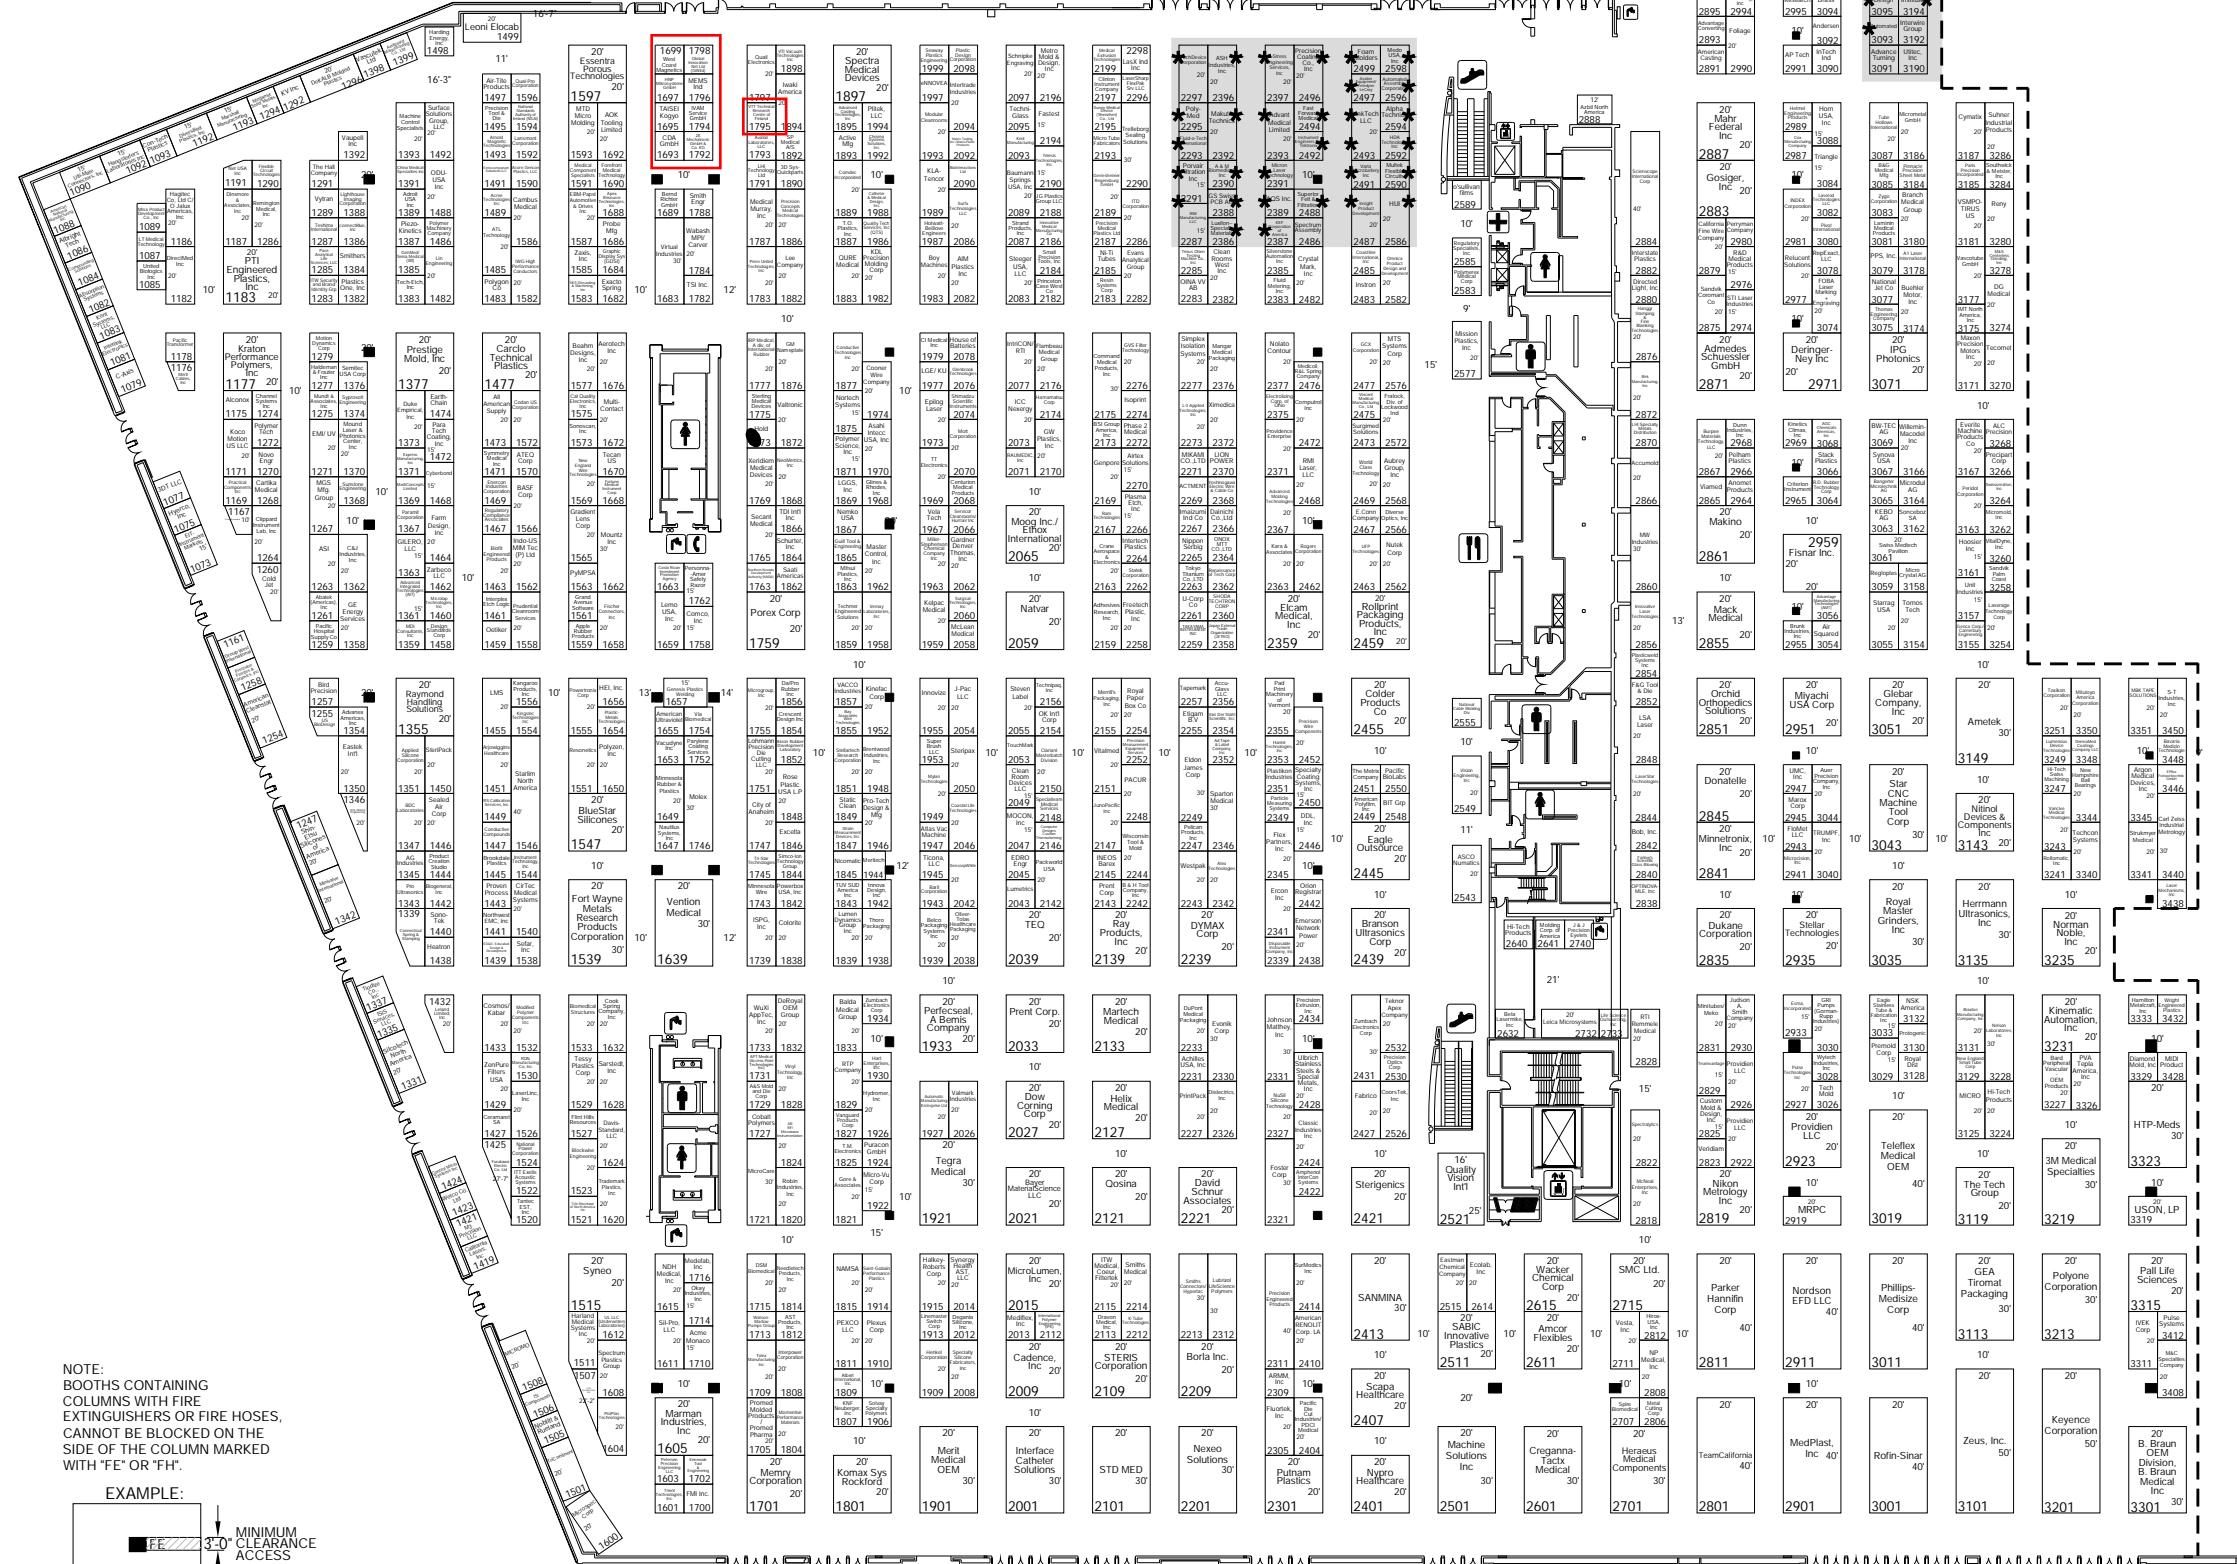

Electronics WEST

Medical Design & Manufacturing®

M&M WEST

FEBRUARY 11-13, 2014
ANAHEIM CONVENTION CENTER
ANAHEIM, CALIFORNIA
AS OF: 1.9.2014

★ = LAST IN, FIRST OUT.

HALL E

HALL D

NOTE: BOOTHS CONTAINING COLUMNS WITH FIRE EXTINGUISHERS OR FIRE HOSES, CANNOT BE BLOCKED ON THE SIDE OF THE COLUMN MARKED WITH "FE" OR "FH".